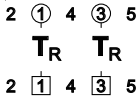

1x 3x

to 2 4 1 5 3