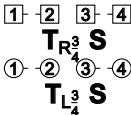

MIDELTONE SILVER

5x32 J

1x 3x

DT

Corners
 Pass
 &
 Turn

Also 3C

T_R

1 3

R

1x 3x

to 2 4 1 5 3