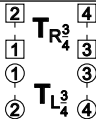

MIDELTONE SILVER

5x32 J

1x 3x

DT

Corners
 Pass
 &
 Turn

Also 3C

T_R

1 3

R

1x 3x

to 2 4 1 5 3