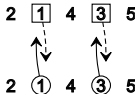

MIDELTONE SILVER

5x32 J

1x 3x

DT

Corners
 Pass
 &
 Turn

Also 3C

T_R

1 3