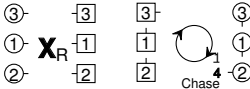

KAMO KAROUSEL

8x32 J

X_R 1

Set & Rotate for 3

2 1 3

6