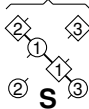

NEIL M GRANT

8x32 J

X_R 1 ↻

Spoke

3x 1x 2x

RA