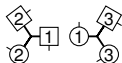

# THE SIXTY-STRING HARP

8x32 R

Corners  
Pass  
&  
Turn

Crown Triangles