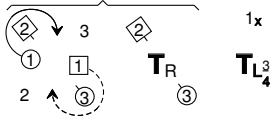

# THE SIXTY-STRING HARP

8x32 R

Corners  
Pass  
&  
Turn

Crown Triangles