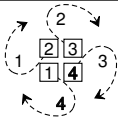

SET IN ROOSEENDAAL

2x32 S + 2x32 J

ALL

S

13

RA