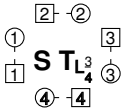

SET IN ROOSEENDAAL

2x32 S + 2x32 J

ALL

S

13

RA