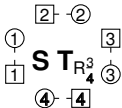

SET IN ROOSEENDAAL

2x32 S + 2x32 J

ALL

S

13

RA