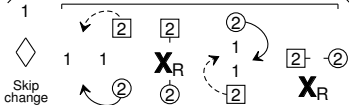

THE DUKE OF WELLINGTON

8x32 R

2 1 3

Corners
Pass
&
Turn