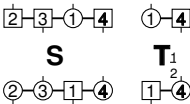

# THE DUNDEE CITY POLICE JIG

2C start on bar 17

96 J

5 1

RL