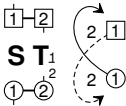

# THE DUNDEE CITY POLICE JIG

2C start on bar 17

96 J

5 1

RL