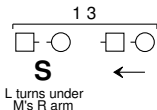

MIDNIGHT OIL

5x48 J

Corners
Pass
&
Turn

Also 3C