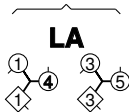

MIDNIGHT OIL

5x48 J

Corners
Pass
&
Turn

Also 3C