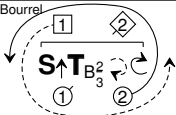

MY FRIEND JOE

8x32 S

Bourrel

S **T**_{R³₄}

2 1

A

4 bars

L under M's R arm