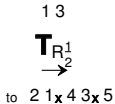

# BLACK BLACK OIL

5x32 R

1 3

Corners  
Pass  
&  
Turn