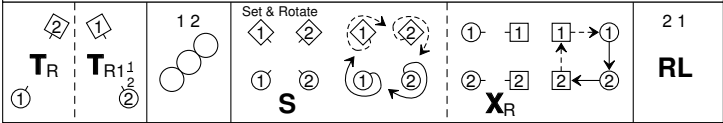

# THE WESTMINSTER REEL

8x32 R

2 1

**RL**