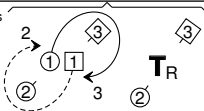

THE BEECHWOOD STRATHSPEY

8x32 S

1 2
S
& LINK

T_B

Corners
Pass
&
Turn

R