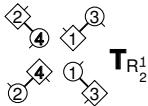

# THE CAPE BRETON HORNPIPE

3C & 4C start on opposite sides

4x32 R

1x4  
**S LA**

4x 1

**RA**