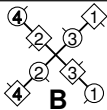

# THE CAPE BRETON HORNPIPE

3C & 4C start on opposite sides

4x32 R

1x4  
**S LA**

4x 1

**RA**