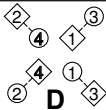

# THE CAPE BRETON HORNPIPE

3C & 4C start on opposite sides

4x32 R

1x4  
**S LA**

4x 1

**RA**