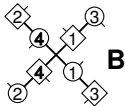

# THE CAPE BRETON HORNPIPE

3C & 4C start on opposite sides

4x32 R

1x4  
**S LA**

4x 1

**RA**