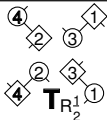

# THE CAPE BRETON HORNPIPE

3C & 4C start on opposite sides

4x32 R

1x4  
**S LA**

4x 1

**RA**