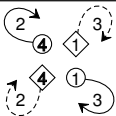

# THE CAPE BRETON HORNPIPE

3C & 4C start on opposite sides

4x32 R

1x4  
**S LA**

4x 1

**RA**