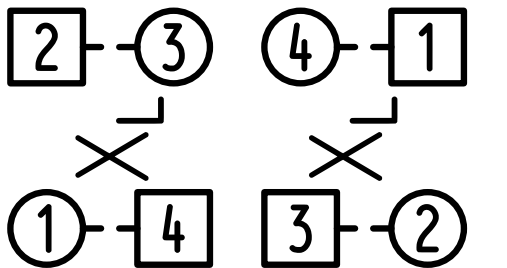

# AIRD OF COIGACH

Bayly: Imperial III

\*\* J48

CONTINUE  
SNOWBALL CHAIN  
FOR 4 BARS