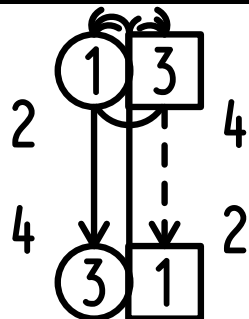

# AIRD OF COIGACH

Bayly: Imperial III

\*\* J48

CONTINUE  
SNOWBALL CHAIN  
FOR 4 BARS