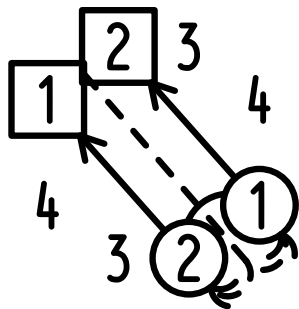

# AIRD OF COIGACH

Bayly: Imperial III

\*\* J48

CONTINUE  
SNOWBALL CHAIN  
FOR 4 BARS