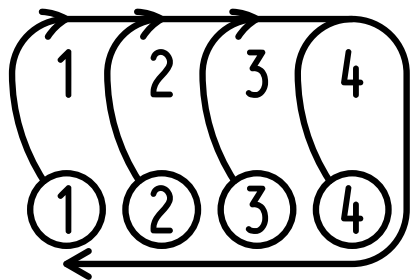

# AIRD OF COIGACH

Bayly: Imperial III

\*\* J48

CONTINUE  
SNOWBALL CHAIN  
FOR 4 BARS