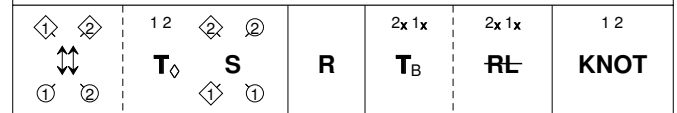

(F) Rhein-Main-Mini-Social, 5. September 2017

3 BOHEMIAN REFLECTIONS 8x32 R

4 THE GILLY FLOWER 8x32 J

5 IRONGRAY 8x32 S

6 TOMALENA 5x32 R

7 GOTHENBURG'S WELCOME 8x32 J

8 THE CHEQUERED HALL 8x32 S

9 RAY MILBOURNE 4x32 R