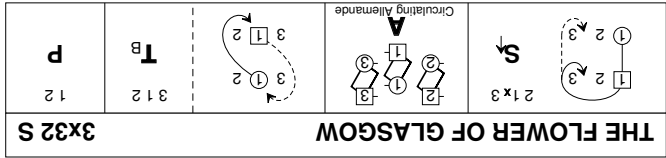

(F) Rhein-Main-Mini-Social, 5. September 2017

3 BOHEMIAN REFLECTIONS 8x32 R

4 THE GILLY FLOWER 8x32 J

5 IRONGRAY 8x32 S

6 TOMALENA 5x32 R

7 GOTHENBURG'S WELCOME 8x32 J

8 THE CHEQUERED HALL 8x32 S

9 RAY MILBOURNE 4x32 R