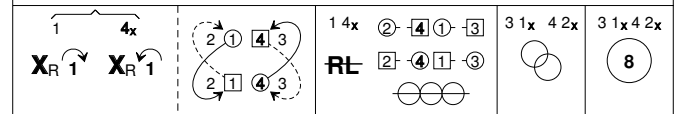

(F) Rhein-Main-Mini-Social, 5. September 2017

3 BOHEMIAN REFLECTIONS 8x32 R

4 THE GILLY FLOWER 8x32 J

5 IRONGRAY 8x32 S

6 TOMALENA 5x32 R

7 GOTHENBURG'S WELCOME 8x32 J

8 THE CHEQUERED HALL 8x32 S

9 RAY MILBOURNE 4x32 R