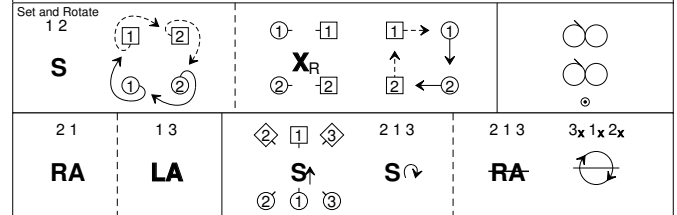

(F) Rhein-Main-Mini-Social, 5. September 2017

3 BOHEMIAN REFLECTIONS 8x32 R

4 THE GILLY FLOWER 8x32 J

5 IRONGRAY 8x32 S

6 TOMALENA 5x32 R

7 GOTHENBURG'S WELCOME 8x32 J

8 THE CHEQUERED HALL 8x32 S

9 RAY MILBOURNE 4x32 R