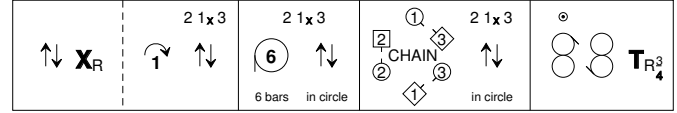

(F) Rhein-Main-Mini-Social, 5. September 2017

3 BOHEMIAN REFLECTIONS 8x32 R

4 THE GILLY FLOWER 8x32 J

5 IRONGRAY 8x32 S

6 TOMALENA 5x32 R

7 GOTHENBURG'S WELCOME 8x32 J

8 THE CHEQUERED HALL 8x32 S

9 RAY MILBOURNE 4x32 R