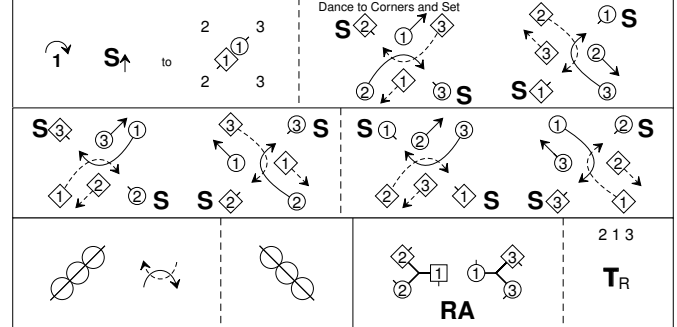

(F) Rhein-Main-Mini-Social, 5. September 2017

3 BOHEMIAN REFLECTIONS 8x32 R

4 THE GILLY FLOWER 8x32 J

5 IRONGRAY 8x32 S

6 TOMALENA 5x32 R

7 GOTHENBURG'S WELCOME 8x32 J

8 THE CHEQUERED HALL 8x32 S

9 RAY MILBOURNE 4x32 R