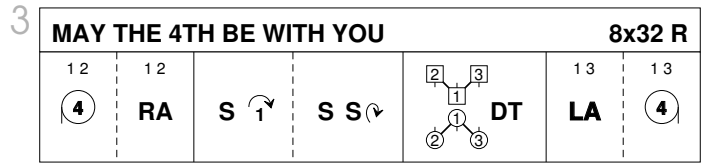

Brenda Burnell, RSCDS Graded Book 2.3 2C/4C longwise set.

Rhein-Main-Mini-Social, 19. Oktober 2018 (MZ)

John Drewry, 1989, Brodie Book

3C/3C longwise set.

Antoine Rousseau, 2015, Paris Book vol 1

3C/4C longwise set.