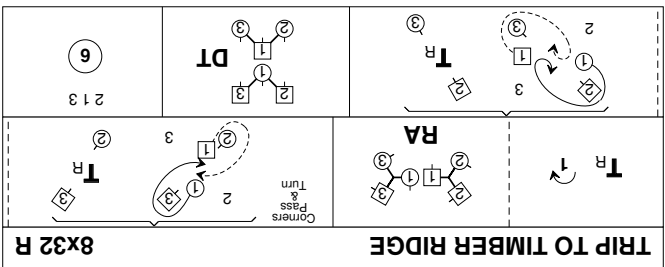

John Drewry, 1981, Quincentenary SCDs

3C/4C longwise set.

Ian Brockbank, 2015, RSCDS Book 52.11

4C/4C square set.

RSCDS MMM 1.2

3C/4C longwise set.

John Brenchley, 2006, The Kangaroo Paw

3C/4C longwise set.

Mervyn Short, 2016, RSCDS Book 52.8

3C/4C longwise set.

Linda Henderson, 2010, RSCDS Book 52.12 3C/4C longwise set.

SCD Database · <http://my.strathspay.org/dd/>