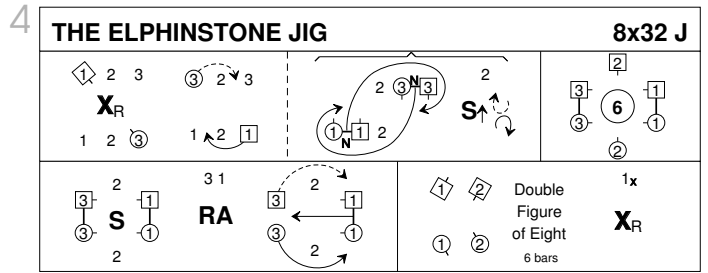

Brenda Burnell, RSCDS Graded Book 2.3 2C/4C longwise set.

Rhein-Main-Mini-Social, 19. Oktober 2018 (MZ)

John Drewry, 1989, Brodie Book

3C/3C longwise set.

Antoine Rousseau, 2015, Paris Book vol 1

3C/4C longwise set.

John Drewry, 1981, Quincentenary SCDs

3C/4C longwise set.

Ian Brockbank, 2015, RSCDS Book 52.11

4C/4C square set.

RSCDS MMM 1.2

3C/4C longwise set.

John Brenchley, 2006, The Kangaroo Paw

3C/4C longwise set.

Mervyn Short, 2016, RSCDS Book 52.8

3C/4C longwise set.

Linda Henderson, 2010, RSCDS Book 52.12 3C/4C longwise set.

SCD Database · <http://my.strathspay.org/dd/>