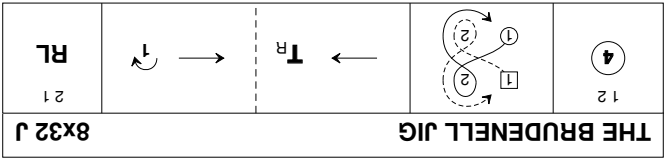

Brenda Burnell, RSCDS Graded Book 2.3 2C/4C longwise set.

Rhein-Main-Mini-Social, 19. Oktober 2018 (MZ)

John Drewry, 1989, Brodie Book

3C/3C longwise set.

Antoine Rousseau, 2015, Paris Book vol 1

3C/4C longwise set.