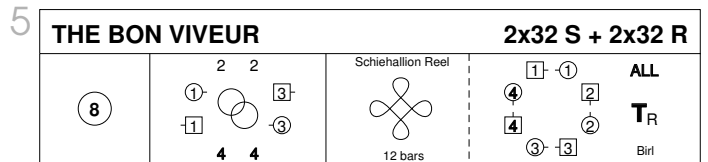

Ian Brockbank, 2015, RSCDS Book 52.11

4C/4C square set.