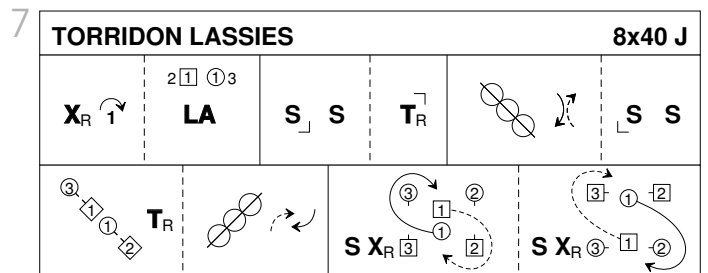

John Drewry, 1981, Quincentenary SCDs

3C/4C longwise set.

Ian Brockbank, 2015, RSCDS Book 52.11

4C/4C square set.

RSCDS MMM 1.2

3C/4C longwise set.

John Brenchley, 2006, The Kangaroo Paw

3C/4C longwise set.

Mervyn Short, 2016, RSCDS Book 52.8

3C/4C longwise set.

Linda Henderson, 2010, RSCDS Book 52.12 3C/4C longwise set.

SCD Database · <http://my.strathspay.org/dd/>