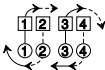

# THE ROYAL NAVY HORNPIPE

4x32 R

**RL**

**RL**

**X<sub>R</sub> RA**

3x 4x 2x 1x

to 3421