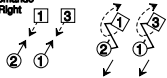

THE AMETHYST

8x32 S

1 2

RL

2x 1x

S X_R

Allemande
Right

W turns
under M's
R arm