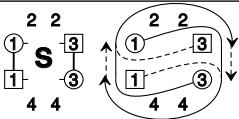

# ABBOTSFORD LASSIES

4x32 R

2 4

R

Charlie Inglis, 1988, Montréal 60th Anniversary

4C/4C square set.