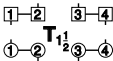

STRATHSPEY FOR THE BLACK WATCH

4x32 S

1 4

1 4

2 1 4 3

RA

LA

4