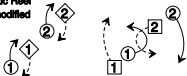

THE CELTIC LINE

6x32 J

Celtic Reel
modified

1x3

S RA

R

3C start
Inverted