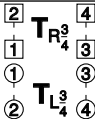

MIDELTONE SILVER

5x32 J

1x 3x

DT

Comers
 Pass
 &
 Turn

Also 3C

1 3

R

1x 3x

to 2 4 1 5 3