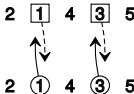

MIDELTONE SILVER

5x32 J

1x 3x

DT

Comers
 Pass
 &
 Turn

Also 3C

1 3

R