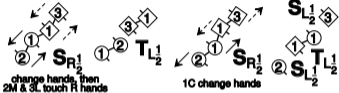

"DEER" FRIENDS

8x32 S

3x 1x 2x

S
&
LINK