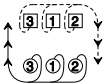

KAMO KAROUSEL

8x32 J

X_R 1

Set & Rotate for 3

2 1 3

6