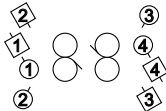

ANNE HARPER'S JIG

3C & 4C cross on 2nd chord

4x32 J

1 4x

1 4x

S

1 4x

RA