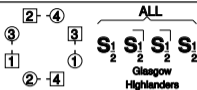

# BURNABY AT FORTY

4x40 S

ALL

$T_R$

Schiehallion  
Reel  
(8 bars)