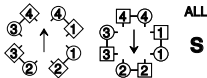

THE POWDER MONKEY

64 S + 64 R

Strategy

33

Double Men's Chain

Schiehallion Reel

Reel

Bars 33 - 64