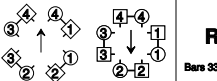

THE POWDER MONKEY

64 S + 64 R

Strategy

33

Double Men's Chain

Schiehallion Reel

Reel

Bars 33 - 64