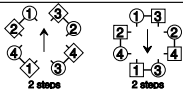

THE POWDER MONKEY

64 S + 64 R

Strategy

33

Double Men's Chain

Schiehallion Reel

Reel

Bars 33 - 64