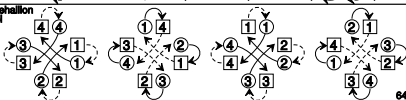

THE POWDER MONKEY

64 S + 64 R

Strategy

33

Double Men's Chain

Schiehallion Reel

Reel

Bars 33 - 64