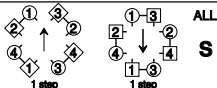

THE POWDER MONKEY

64 S + 64 R

Strategy

33

Double Men's Chain

Schiehallion Reel

Reel

Bars 33 - 64