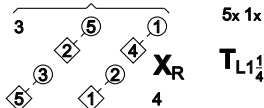

VINTAGE SIMON

5x32 J

Corner chain with setting

5 1

R