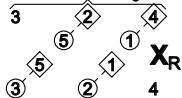

VINTAGE SIMON

5x32 J

Corner chain with setting

5 1

R