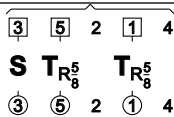

VINTAGE SIMON

5x32 J

Corner chain with setting

5 1

R