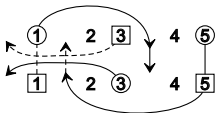

VINTAGE SIMON

5x32 J

Corner chain with setting

5 1

R