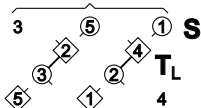

VINTAGE SIMON

5x32 J

Corner chain with setting

5 1

R