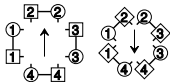

TWICE AROUND THE BEACONS

64 S + 64 R

S
& LINK

S
& LINK

Schiehallion
Reel
8 bars

13

RL

24