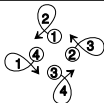

TWICE AROUND THE BEACONS

64 S + 64 R

S
& LINK

S
& LINK

Schiehallion
Reel
8 bars

13

RL

24