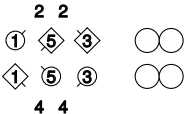

# LIGHT-HEARTED UNA

5x32 R

RA

LA

~~RA~~

~~LA~~

5  
**T<sub>R</sub>**