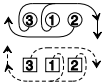

ARGO POND STRATHSPEY / REEL

8x32 S or R

Set and Rotate

change lead at ends of reels

Set and Link for Three

2 1 3