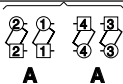

DAVIE'S BRAE

3C & 4C cross on 2nd chord

4x32 J

1 2 3x 4x

RL

2x 1x 4 3

ST_R

1x 2x 3 4

RL

1 4x

RL

4 1x