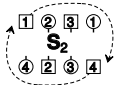

SILVERDALE STRATHSPEY

2C & 4C cross on 2nd chord **4x32 S**

2x 4 1x 3

X_R

2 4x 1 3x