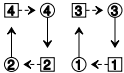

SILVERDALE STRATHSPEY

2C & 4C cross on 2nd chord **4x32 S**

2x 4 1x 3

X_R

2 4x 1 3x