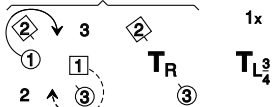

THE SIXTY-STRING HARP

8x32 R

Corners
Pass
&
Turn

Crown Triangles