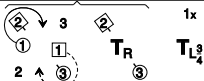

# THE SIXTY-STRING HARP

8x32 R

Corners  
Pass  
&  
Turn

Crown Triangles