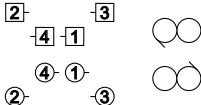

HOOKED ON BELLS

4x32 J

1x 4x

LA

R

Change lead at ends of reel

Slip Knot
4 1

T_R¹₂

1x 4x

LA

to: 2 4 1 3