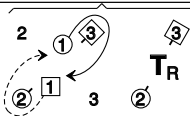

PLACE DE LA NATION

4x(32 S + 32 R)

Progressive Espagnole

Double
Figure
of Eight
6 bars

Corners Pass & Turn

2x 1x 3x