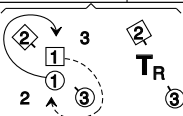

PLACE DE LA NATION

4x(32 S + 32 R)

Progressive Espagnole

Double
Figure
of Eight
6 bars

Corners Pass & Turn

2x 1x 3x