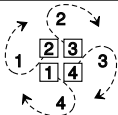

SET IN ROOSEENDAAL

2x32 S + 2x32 J

ALL

S

13

RA