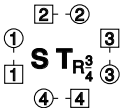

SET IN ROOSEENDAAL

2x32 S + 2x32 J

ALL

S

13

RA