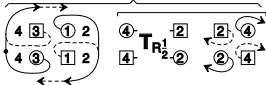

CAT ON A CUSHION

4x48 J

24
R
bars 9-24

1C & 3C change lead at ends of reel ₂₄