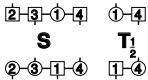

THE DUNDEE CITY POLICE JIG

2C start on bar 17

96 J

51
RL