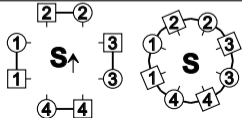

THE RAINBOW FAIRY

96 J

24

ALL
4
spring
points

Schiehallion Reel

16 bars