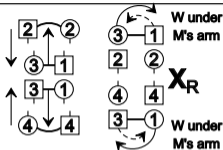

THE RAINBOW FAIRY

96 J

24

ALL
4
spring
points

Schiehallion Reel

16 bars