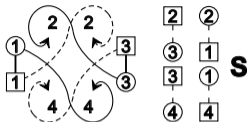

THE RAINBOW FAIRY

96 J

24

ALL
4
spring
points

Schiehallion Reel

16 bars