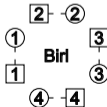

THE RAINBOW FAIRY

96 J

24

ALL
4
spring
points

Schiehallion Reel

16 bars