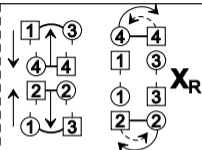

THE RAINBOW FAIRY

96 J

24

ALL
4
spring
points

Schiehallion Reel

16 bars