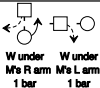

LUKE'S LIFE IN LONDON

3C & 4C cross on 2nd chord

4x32 R

1 2 3x 4x

1 4x

S

La
Barratte

La Barratte

2 1x 4 3x

3x 1 4x 2