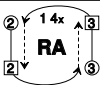

LUKE'S LIFE IN LONDON

3C & 4C cross on 2nd chord

4x32 R

1 2 3x 4x

1 4x

S

La
Barratte

La Barratte

2 1x 4 3x

3x 1 4x 2