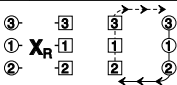

THE JACARANDA TREE

8x40 J

Chain Progression

Pick-up Chain

3 1 2
 T_R

Set & Rotate for 3

2 1 3
 6