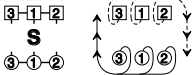

THE JACARANDA TREE

8x40 J

Chain Progression

Pick-up Chain

3 1 2
 T_R

Set & Rotate for 3

2 1 3
 6