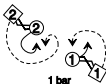

KAREN HAMILTON'S STRATHSPEY

8x32 S

Tourée

Pick-up Chain

Set and Link for Three