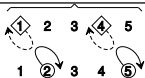

PETER PRICE'S STRATHSPEY

5x32 S

21 54

Set & Rotate for 3

S

X_R

5x 1x

25413