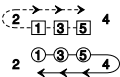

PETER PRICE'S STRATHSPEY

5x32 S

21 54

Set & Rotate for 3

S

X_R

5x 1x

25413