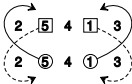

PETER PRICE'S STRATHSPEY

5x32 S

21 54

Set & Rotate for 3

S

X_R

5x 1x

25413