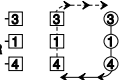

PETER PRICE'S STRATHSPEY

5x32 S

21 54

Set & Rotate for 3

S

X_R

5x 1x

25413