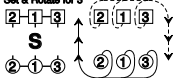

LAST ORDERS

8x32 S

Chain and Turn

Set & Rotate for 3

2 1 3

T_B