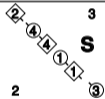

CATHERINE LIVSEY'S REEL

4x32 R

Corners
Pass
&
Turn
(Tandem)