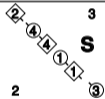

# CATHERINE LIVSEY'S REEL

4x32 R

Corners  
Pass  
&  
Turn  
(Tandem)