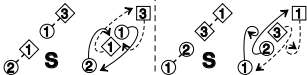

GLASGOW CITY STRATHSPEY

8x32 S

1 2

KNOT

3x 1x 2x

2 1 3

T_B