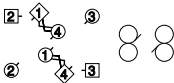

IN CELEBRATION OF GLASGOW BRANCH

3C & 4C start on opposite sides

4x32 J

Set and Rotate

1 2

S

Also 3x & 4x

1 4x 3x