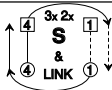

THE MORSTEIN HORNPIPE

4x32 R

1 2 3 4
S
 &
 LINK

3x 4 1 2x
S
 &
 LINK

Shoelace crossing