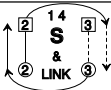

THE MORSTEIN HORNPIPE

4x32 R

1 2 3 4
S
 &
 LINK

3x 4 1 2x
S
 &
 LINK

Shoelace crossing