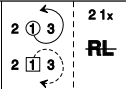

# THE FIRESIDE REEL

8x32 R

1740, SCD of the 18th Century

3C/4C longwise set.