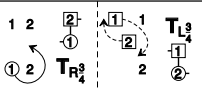

# THE FIRESIDE REEL

8x32 R

1740, SCD of the 18th Century

3C/4C longwise set.